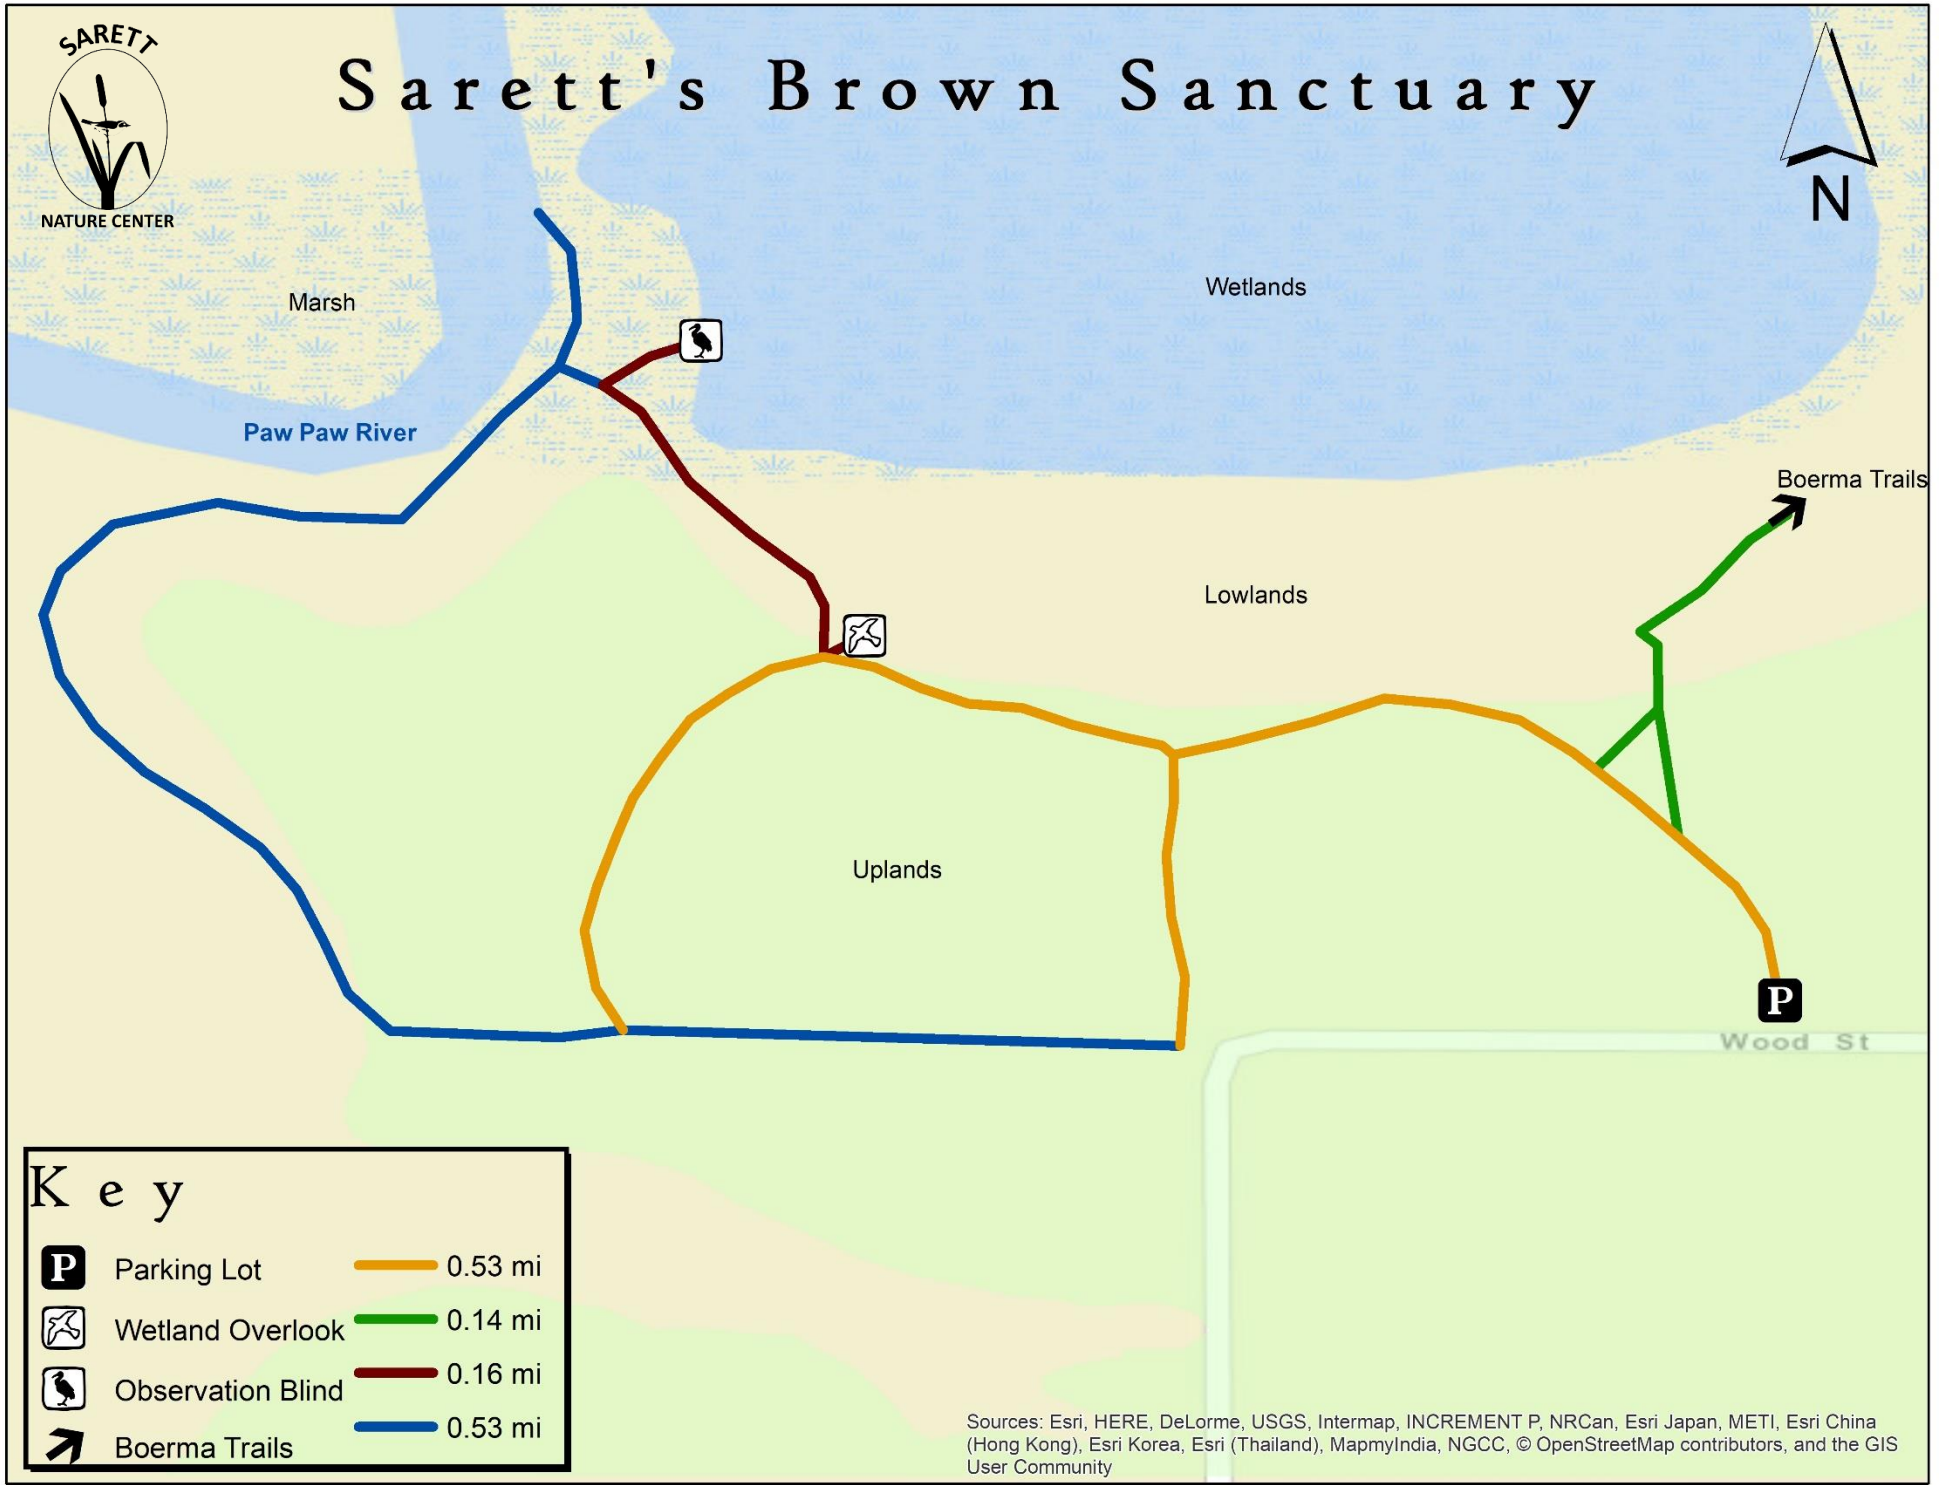

Sarett's Brown Sanctuary

Sources: Esri, HERE, DeLorme, USGS, Intermap, INCREMENT P, NRCan, Esri Japan, METI, Esri China (Hong Kong), Esri Korea, Esri (Thailand), MapmyIndia, NGCC, © OpenStreetMap contributors, and the GIS User Community