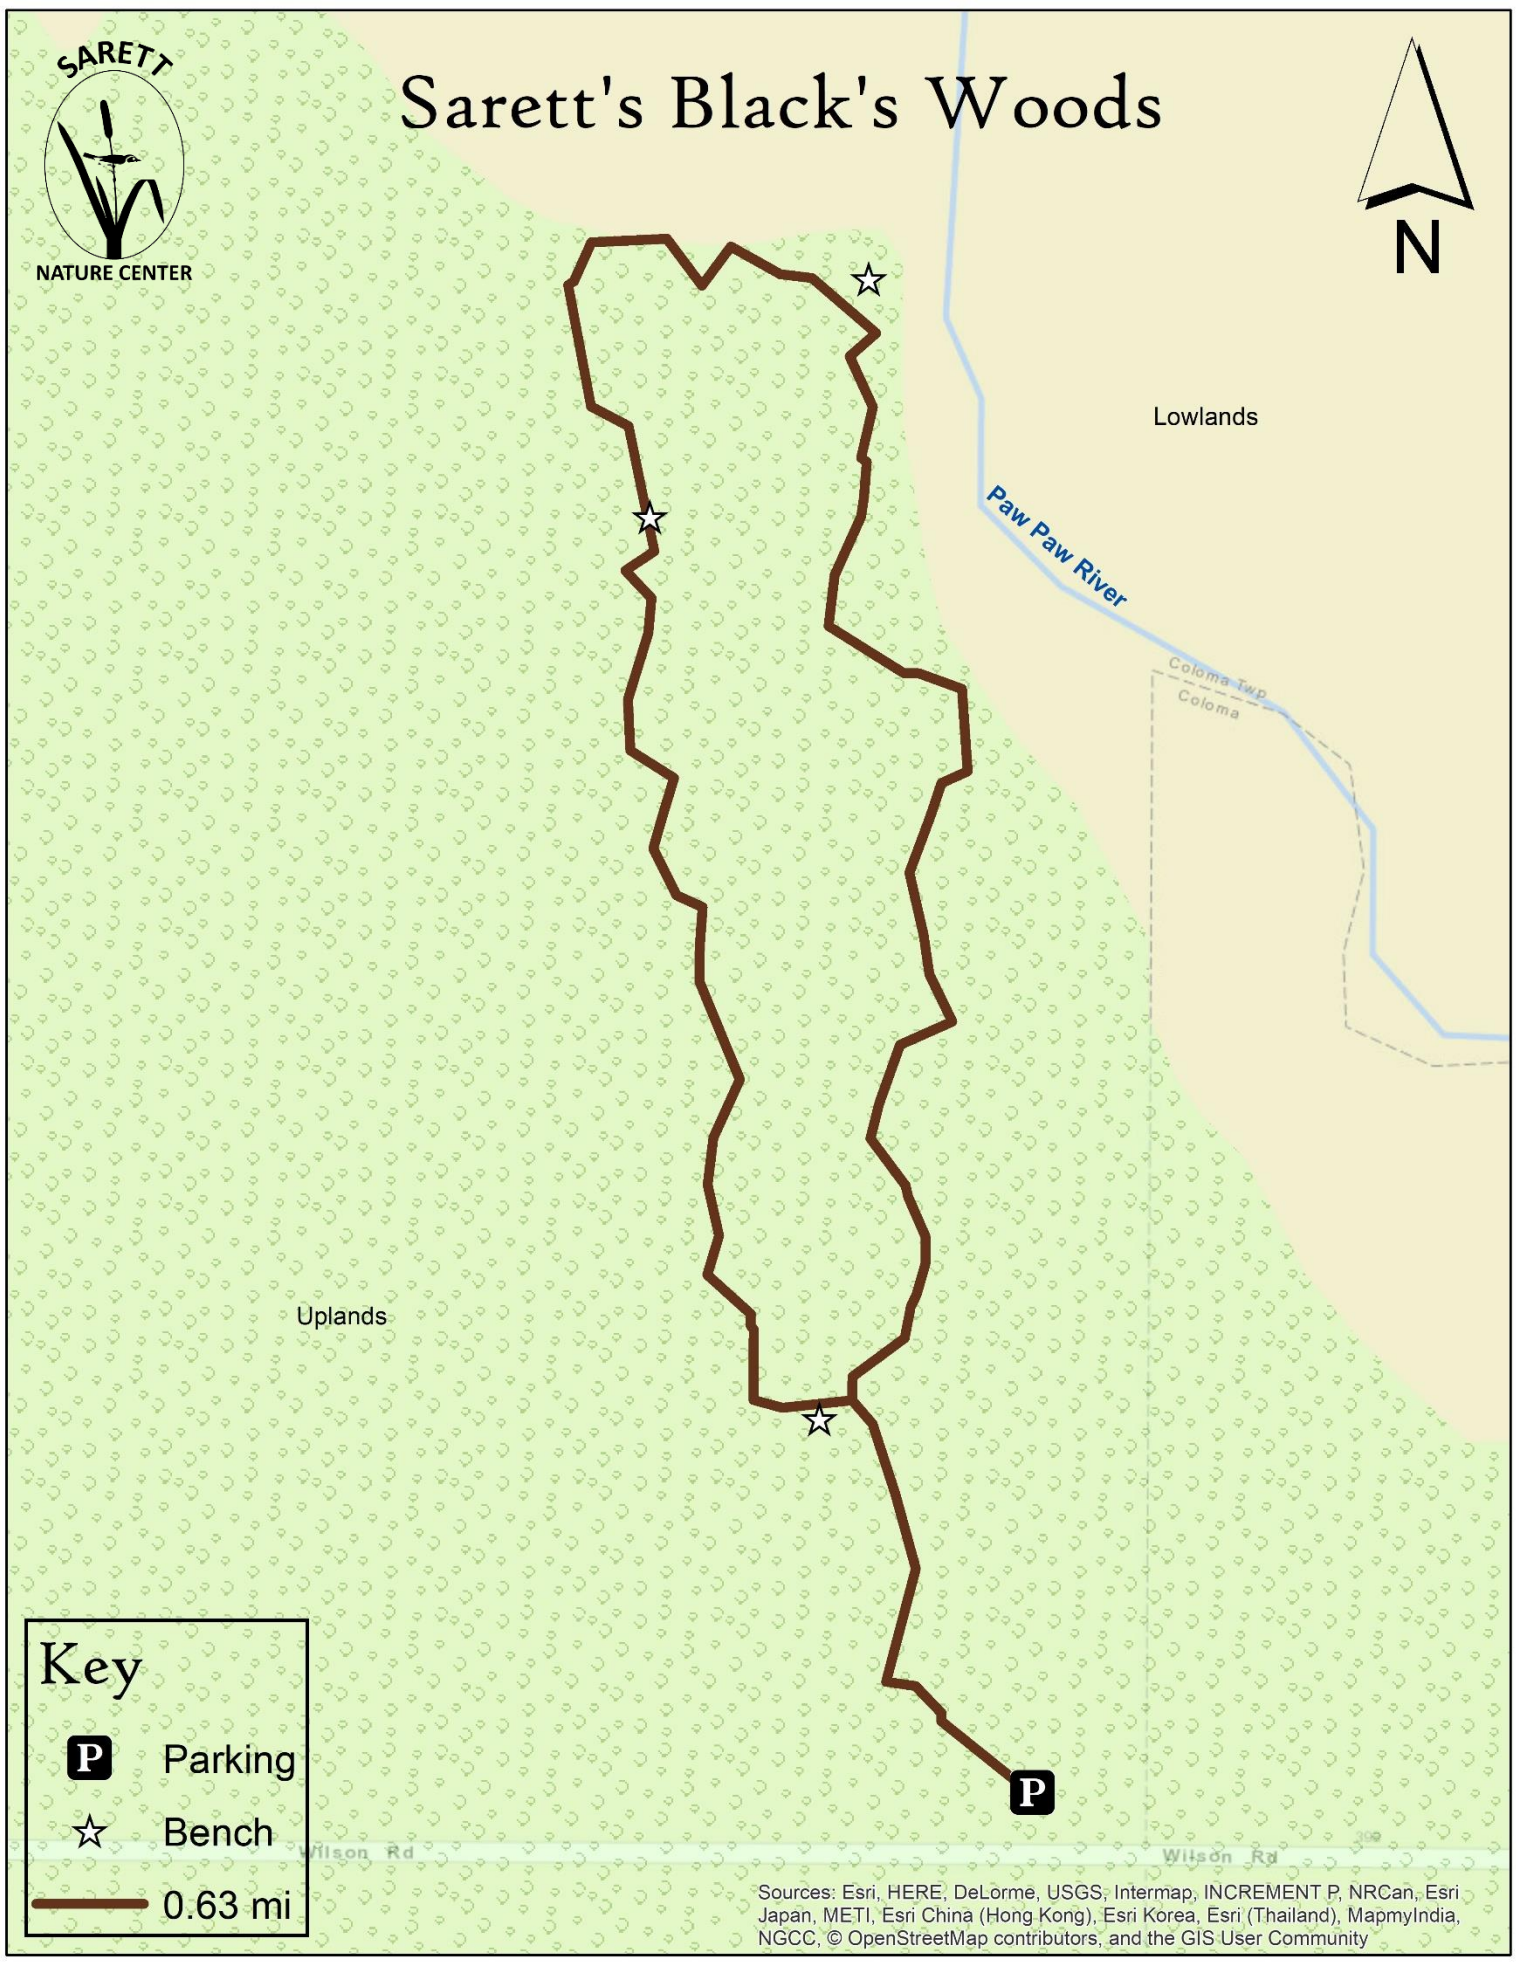

Sarett's Black's Woods

Lowlands

Paw Paw River

Coloma Twp
Coloma

Uplands

Key

- P** Parking
- ☆ Bench
- 0.63 mi

Sources: Esri, HERE, DeLorme, USGS, Intermap, INCREMENT P, NRCan, Esri Japan, METI, Esri China (Hong Kong), Esri Korea, Esri (Thailand), MapmyIndia, NGCC, © OpenStreetMap contributors, and the GIS User Community